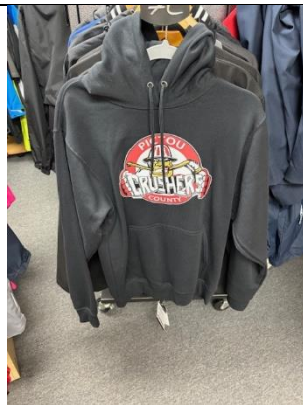

50/50 SOLID HOODY WITH FULL FRONT LOGO-$35ea.